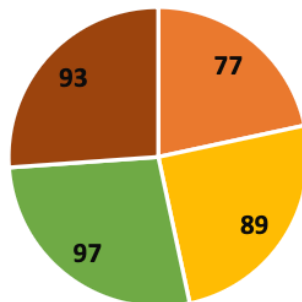

No. of students with GPA > 8 in each Semester