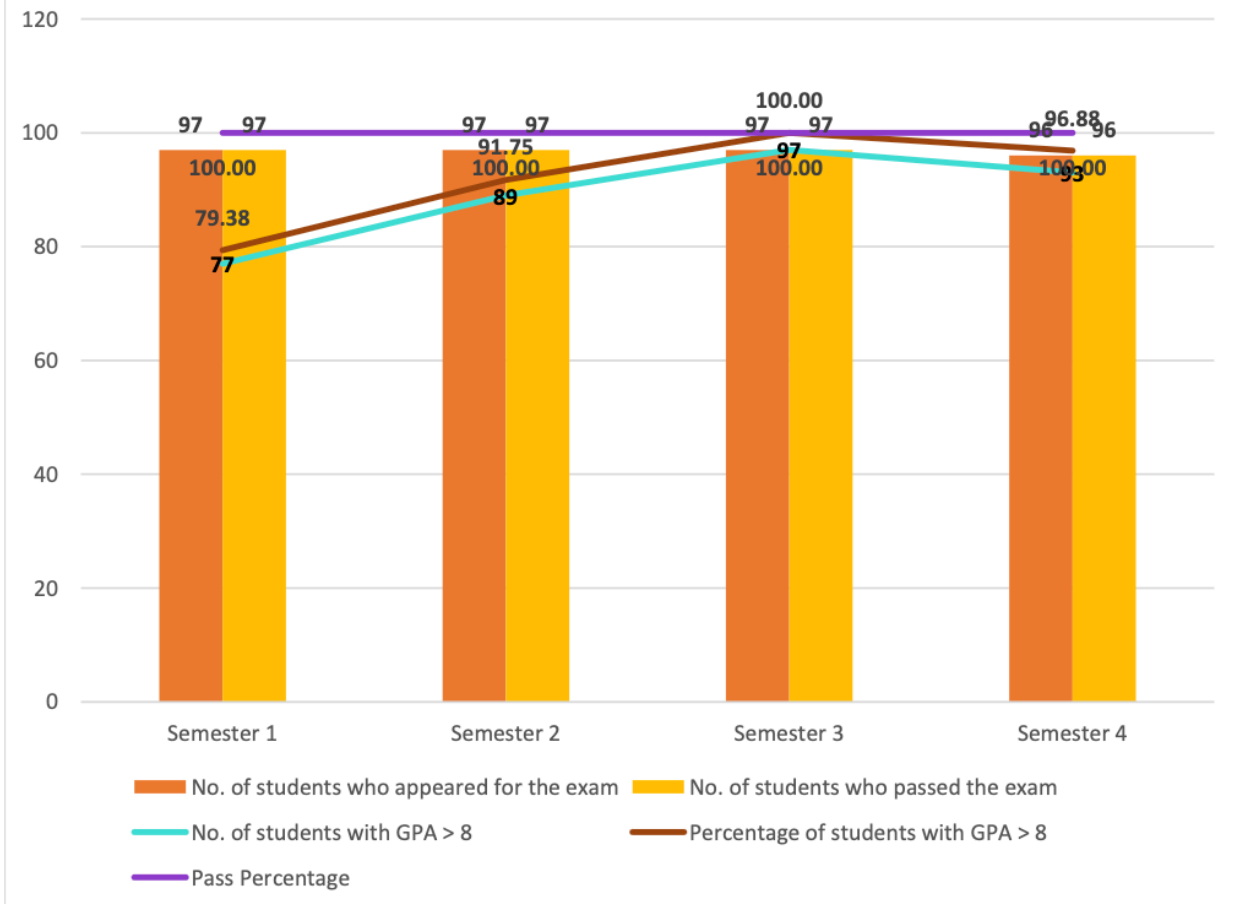

OVERALL RESULT ANALYSIS 2022-'24

	Semester 1	Semester 2	Semester 3	Semester 4
No. of students who appeared for the exam	97	97	97	96
No. of students who passed the exam	97	97	97	96
No. of students with GPA > 8	77	89	97	93
Percentage of students with GPA > 8	79.38	91.75	100.00	96.88
Pass Percentage	100.00	100.00	100.00	100.00