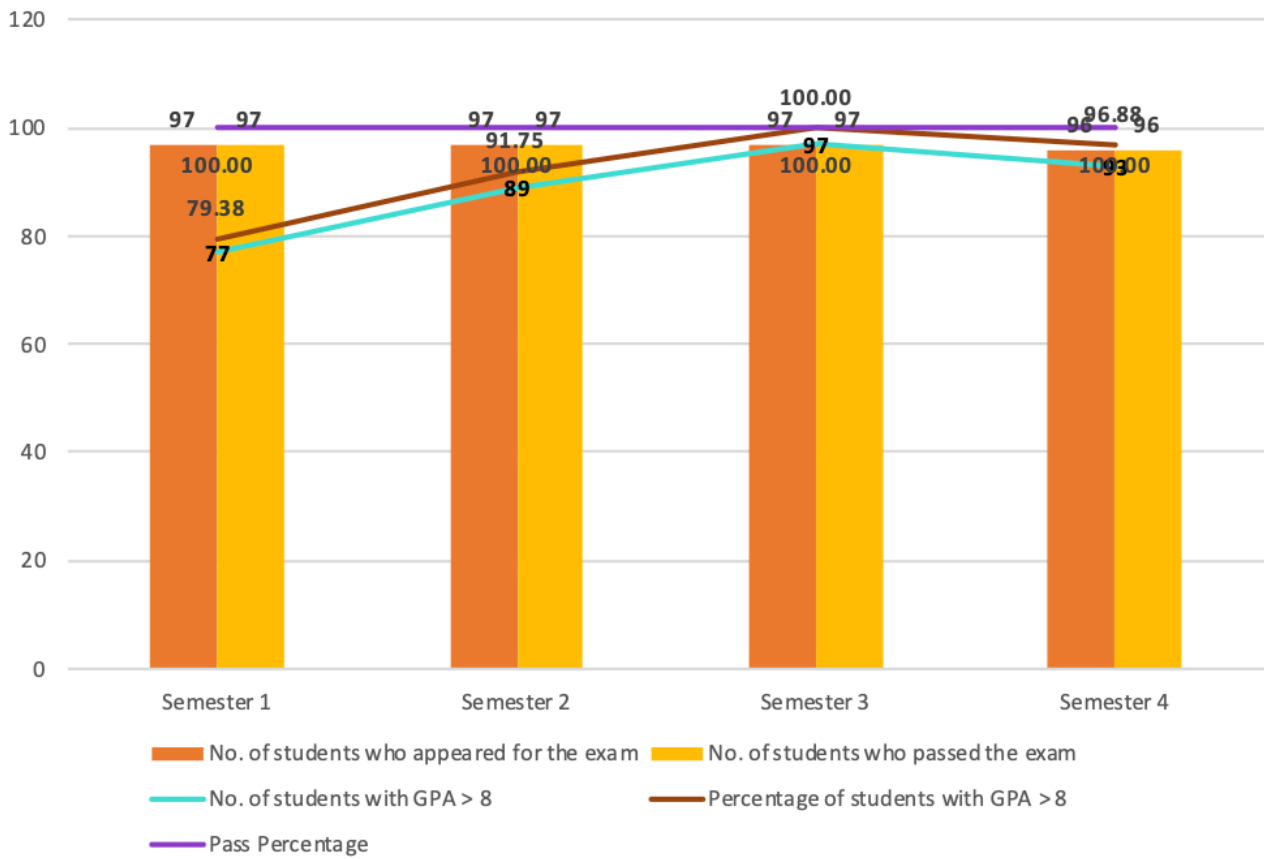

## OVERALL RESULT ANALYSIS 2020-'22

	Semester 1	Semester 2	Semester 3	Semester 4
No. of students who appeared for the exam	97	97	97	96
No. of students who passed the exam	97	97	97	96
No. of students with GPA > 8	77	89	97	93
Percentage of students with GPA > 8	79.38	91.75	100.00	96.88
Pass Percentage	100.00	100.00	100.00	100.00

### No. of students with GPA > 8 in each Semester